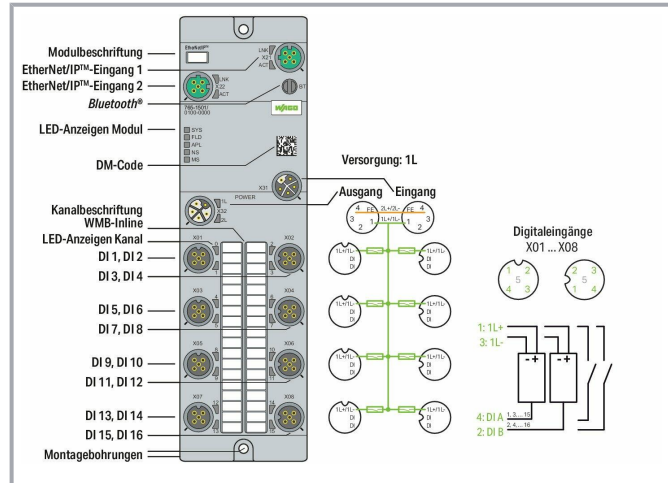

i Picture differs from the item.

Data

Technical data

Fieldbus

Communication	EtherNet/IP™ BOOTP, DHCP, DLR
Connection technology: communication/fieldbus	2 x D-coded M12; 4-pole
Interface standard	10BASE-T/100BASE-TX; potential-free
Autonegotiation; autocrossover	Yes